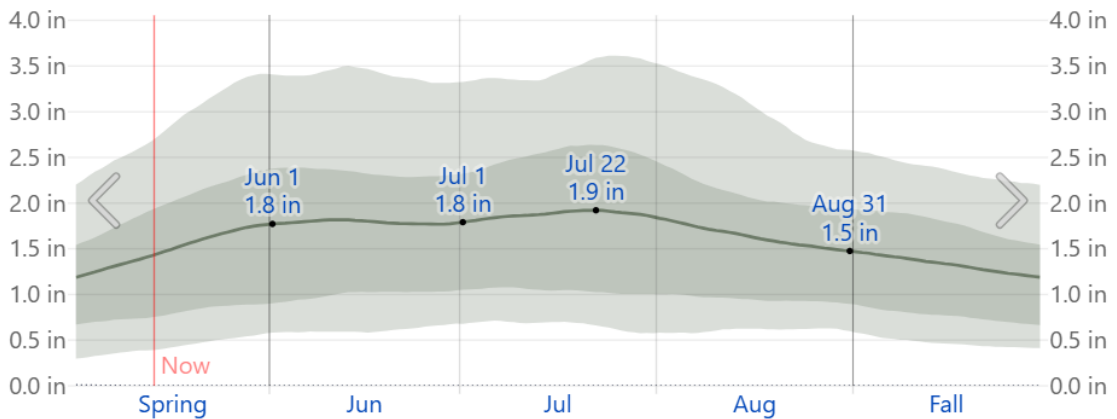

## Average High and Low Temperature in the Summer in Berlin

[← Full Year](#)
[🔗 Link](#)
[↓ Download](#)
[Compare](#)

History: 2026 2025 2024 2023 2022 2021 2020 2019 2018

The daily average high (red line) and low (blue line) temperature, with 25th to 75th and 10th to 90th percentile bands. The thin dotted lines are the corresponding average perceived temperatures.

## Average Monthly Rainfall in the Summer in Berlin

[← Full Year](#)
[🔗 Link](#)
[↓ Download](#)
[Compare](#)

History: 2026 2025 2024 2023 2022 2021 2020 2019 2018

The average rainfall (solid line) accumulated over the course of a sliding 31-day period centered on the day in question, with 25th to 75th and 10th to 90th percentile bands. The thin dotted line is the corresponding average snowfall.