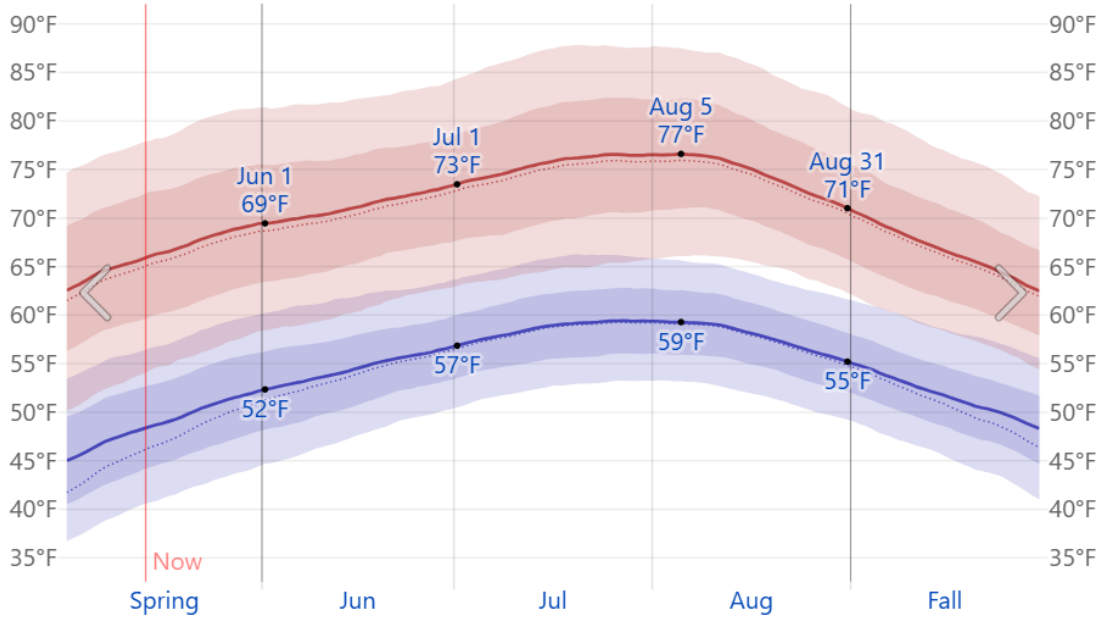

# Average Weather in Berlin, Germany

## Average High and Low Temperature in the Summer in Berlin

[← Full Year](#)
[🔗 Link](#)
[↓ Download](#)
[Compare](#)

History: 2026 2025 2024 2023 2022 2021 2020 2019 2018

The daily average high (red line) and low (blue line) temperature, with 25th to 75th and 10th to 90th percentile bands. The thin dotted lines are the corresponding average perceived temperatures.

## Average Monthly Rainfall in the Summer in Berlin

[← Full Year](#)
[🔗 Link](#)
[↓ Download](#)
[Compare](#)

History: 2026 2025 2024 2023 2022 2021 2020 2019 2018

The average rainfall (solid line) accumulated over the course of a sliding 31-day period centered on the day in question, with 25th to 75th and 10th to 90th percentile bands. The thin dotted line is the corresponding average snowfall.